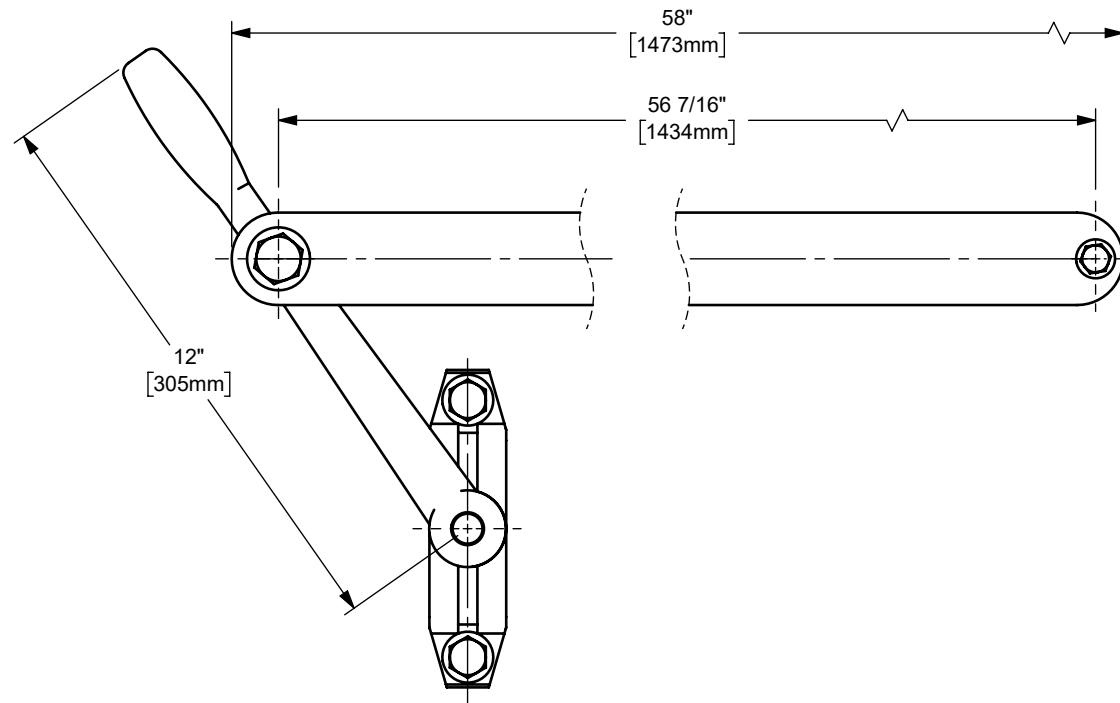

BOLTS SIZED TO FIT  
4" PIPE

The Right Connection™

dixonvalve.com

**PROPRIETARY AND CONFIDENTIAL**

This drawing is owned by Dixon Valve & Coupling Co. and shall be returned upon demand. It is loaned on condition that it shall not be copied or reproduced or submitted to others without the owners consent. In accepting it subject to this condition the recipient further agrees that this drawing or any design detail or concept disclosed herein shall not be used in any way detrimental to or in competition with the owner. If the recipient does not agree to the terms of this agreement they shall return this drawing immediately. The information contained in this drawing is subject to change without notice.

**DO NOT SCALE THIS DRAWING**

**DIXON U.S.A.**

THE RIGHT CONNECTION™

TITLE: 4" TOP LOADING VALVE REMOTE HANDLE KIT

MATERIAL: ALUMINUM

PART NUMBER: **TLRVK-400X58AL**