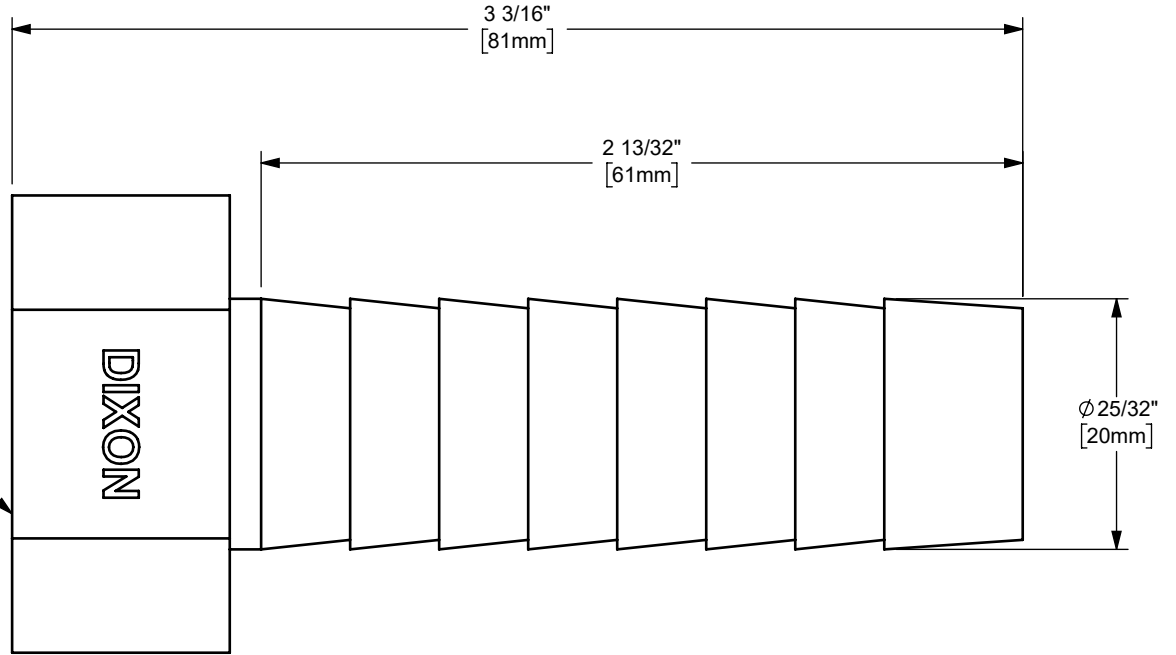

3/4" GHT FEMALE (NH) THREAD

NOTE(S)

- 1) GASKET NOT SHOWN.
- 2) SEE WEBSITE FOR REPLACEMENT PARTS.

The Right Connection™

[dixonvalve.com](http://dixonvalve.com)

ITEM NO.	REPLACEMENT PART NUMBER	DESCRIPTION	MATERIAL	QTY.
1	KRW5	3/4" GASKET	RUBBER	1
<b>PROPRIETARY AND CONFIDENTIAL</b> This drawing is owned by Dixon Valve & Coupling Co. and shall be returned upon demand. It is loaned on condition that it shall not be copied or reproduced or submitted to others without the owners consent. In accepting it subject to this condition the recipient further agrees that this drawing or any design detail or concept disclosed herein shall not be used in any way detrimental to or in competition with the owner. If the recipient does not agree to the terms of this agreement they shall return this drawing immediately. The information contained in this drawing is subject to change without notice.		<b>DIXON U.S.A.</b> THE RIGHT CONNECTION™		
		TITLE: 3/4" LONG SHANK x 3/4" FEMALE GHT COUPLING		
<b>DO NOT SCALE THIS DRAWING</b>		MATERIAL: STEEL		
		PART NUMBER: <b>SLS647</b>		