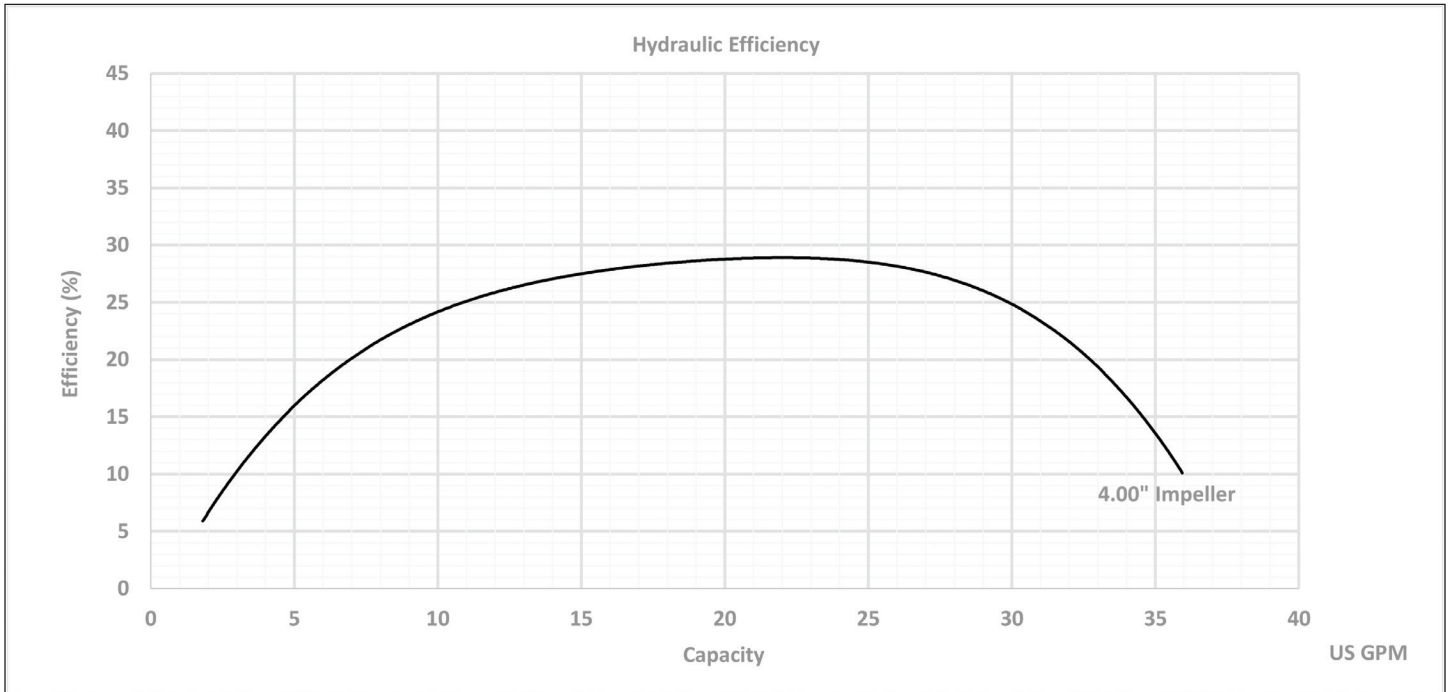

# ExD-Series Centrifugal Pump Efficiency Curve

## Model: ExD 100-110 [1750 RPM]